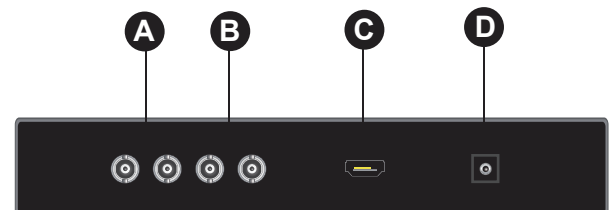

Hybrid monitor

27"
Screen Size

1920x1080
Native Resolution

24/7365
Built to run 24 x 7 x 365
Continuously
Built to Run 24x7x365

HDMI
HDMI Input

27RDHY

SPECIFICATIONS

27RDHY	
Display	
Screen Size	27 Inch
Max. Resolution	1920 x 1080
Brightness	300cd/m ²
Contrast Ratio	1000 : 1
Aspect Ratio	16 : 9
Viewing Angle (H/V)	178° / 178°
Display Color	16.7 Million
Response Time	< 5ms (Gray to Gray)
TV Lines	1000Lines
Interface	
Inputs	2xHD Analogue(TVI/AHD/CVI), 1xHDMI
Outputs	2xHD Analogue(TVI/AHD/CVI)
HDMI (VESA)	800x600/1024x768/1280x720/1280x1024/1366x768/1440x900/1600x1200@60HZ, 1920x1080@25/30/50/60HZ, 2560x1440@30/60
HD Analogue	TVI:720P@25/30fps,1080P@25/30fps,2560x1440@25/30fps,5MP@20fps,4MP@25fps,3MP@18.75fps,8MP@12fps
	CVI:720P@25/30/50/60fps, 1080P@25/30fps, 2560X1440@25/30fps,4PM@25fps,8MP@12fps
	AHD:720P@25/30fps,1080P@25/30fps,2560x1440@25/30fps,5MP@20fps, 4MP@25fps,8MP@12fps
Features	
Auto adjustment	Yes
OSD Control	Yes
Multi Language	English,Spanish,Italian,German,French,Polish,Russia,Dutch,Danish
General	
W x H x D (With Stand)	614.4 x 441 x162mm / 7.2kgs
Power consumption	<30W
Working Temp	0~40°C
Accessories	Power cord, Adapter, Stand, User's guide, HDMI cable
Certificate	FCC-DOC, CE, ROHS

FEATURES

- ▶ Robust Metal+ Plastic Housing
- ▶ 1920 x 1080p FULL HD
- ▶ HDMI+2xHD Analogue in+2xHD Analogue out
- ▶ TVI/CVI/AHD/CVBS Signals Auto recognition to ONE BNC Port
- ▶ Support 5MP TVI, 4MP CVI, 5MP AHD
- ▶ LED BACKLIGHT

INTERFACE

- A** HD / ANALOGUE 1 In / Out
- B** HD / ANALOGUE 2 In / Out
- C** HDMI In
- D** DC 12V

*Design and specifications are subject to change without notice