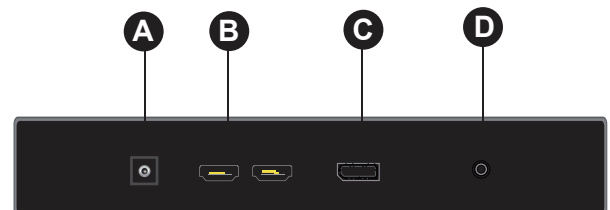

Hybrid PC monitor

4K28SB

SPECIFICATIONS

4K28SB	
Display	
Screen Size	28 Inch
Max. Resolution	3840 x 2160
Brightness	250cd/m ²
Contrast Ratio	1000 : 1
Aspect Ratio	OSD selectable 16:9 or 4:3
Viewing Angle (H/V)	170° / 160°
Display Color	1.07 G
Response Time	< 5.5ms (Gray to Gray)
Refresh Rate(vertical Frequency)	60 Hz
Interface	
Inputs	HDMI x 2, DP x 1 up to 3840x2160
Outputs	AUDIO OUT
Speakers	8 Ω 2 Watt/channel
Features	
Filter type	3D Comb filter
De-interlace & Noise Reduction	3D De-interlace
Multi Display Function	PIP/PBP/TRI/QUAD
Free Sync	Yes
Flicker Free	Yes
OSD Control	Yes
Multi Language	English, Spanish, German, Chinese, French, Italian
General	
W x H x D (With Stand)	662 x 462 x 227.21mm
Net weight	4.5kgs
Power Input	12V 5A DC
Power consumption	<40W
Working Temp	0~40°C
Case material	plastic
VESA Mounting Pattern	100mmx100mm
Certificate	CE,FCC,HDMI Forum

FEATURES

- 170°/160° ultra wide viewing angle
- 3840 x 2160p 4K UHD
- Support HDMI2.0 and DP1.2a
- Multi Display Function PIP/PBP/TRI/QUAD
- Flicker Free, Blue Right cut off, Free Sync
- Support 3D comb filter and 3D de-interlace, High quality image
- Built in stereo speakers and audio amplifier

INTERFACE

- A** DC IN
- B** HDMI 2.0 x 2
- C** DP Port IN
- D** AUDIO OUT

**Design and specifications are subject to change without notice*