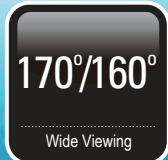

Hybrid PC monitor

4K28SB

SPECIFICATIONS

4K28SB	
Display	
Screen Size	28 Inch
Max. Resolution	3840 x 2160
Brightness	250cd/m ²
Contrast Ratio	1000 : 1
Aspect Ratio	OSD selectable 16:9 or 4:3
Viewing Angle (H/V)	170° / 160°
Display Color	1.07 G
Response Time	< 5.5ms (Gray to Gray)
Refresh Rate(vertical Frequency)	60 Hz
Interface	
Inputs	HDMI x 2, DP x 1 up to 3840x2160
Outputs	AUDIO OUT
Speakers	8 Ω 2 Watt/channel
Features	
Filter type	3D Comb filter
De-interlace & Noise Reduction	3D De-interlace
Multi Display Function	PIP/PBP/TRI/QUAD
Free Sync	Yes
Flicker Free	Yes
OSD Control	Yes
Multi Language	English, Spanish, German, Chinese, French, Italian
General	
W x H x D (With Stand)	662 x 462 x 227.21mm
Net weight	4.5kgs
Power Input	12V 5A DC
Power consumption	<40W
Working Temp	0~40°C
Case material	plastic
VESA Mounting Pattern	100mmx100mm
Certificate	CE,FCC,HDMI Forum

FEATURES

- 170°/160° ultra wide viewing angle
- 3840 x 2160p 4K UHD
- Support HDMI2.0 and DP1.2a
- Multi Display Function PIP/PBP/TRI/QUAD
- Flicker Free, Blue Right cut off, Free Sync
- Support 3D comb filter and 3D de-interlace, High quality image
- Built in stereo speakers and audio amplifier