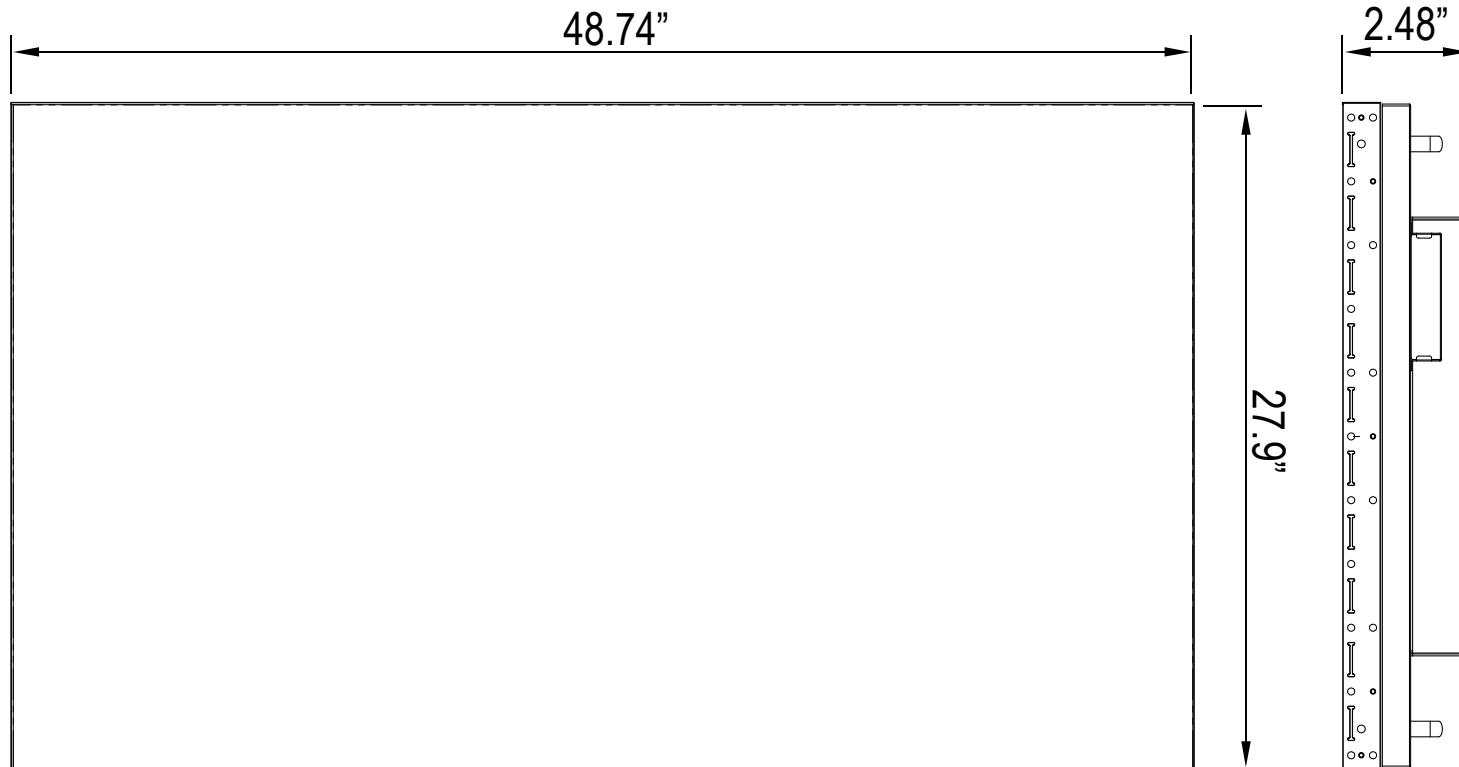

**UNIT: INCH**

MODEL NAME	R4N55NNU
PRODUCT DIMENSION	48.74 W x 2.48 D x 27.9 H (Inch)